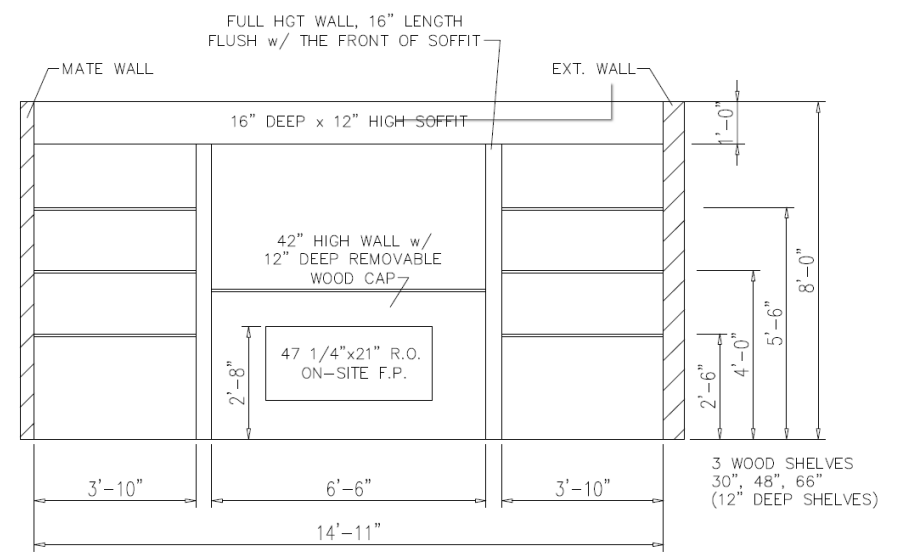

BUILT-IN OPTIONS

Ashley Entertainment Center