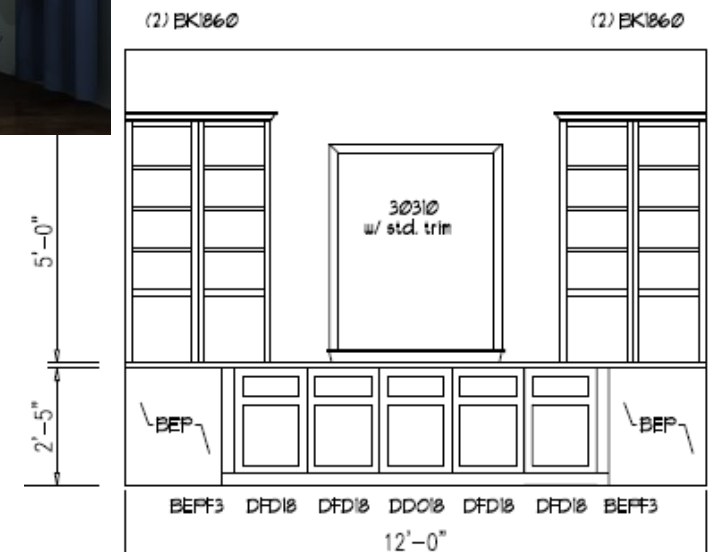

BUILT-IN OPTIONS

Home Office2