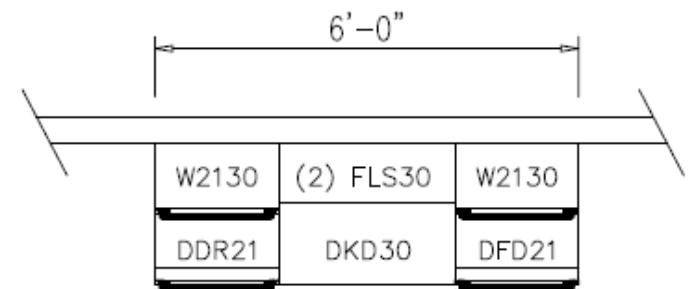

BUILT-IN OPTIONS

Home Office 1