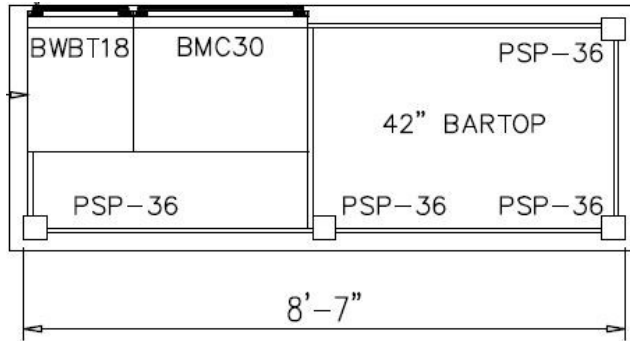

BUILT-IN OPTIONS

Kitchen Island

Kitchen Island Shown With nightfall color cabinet with Tranquility Quartz Top