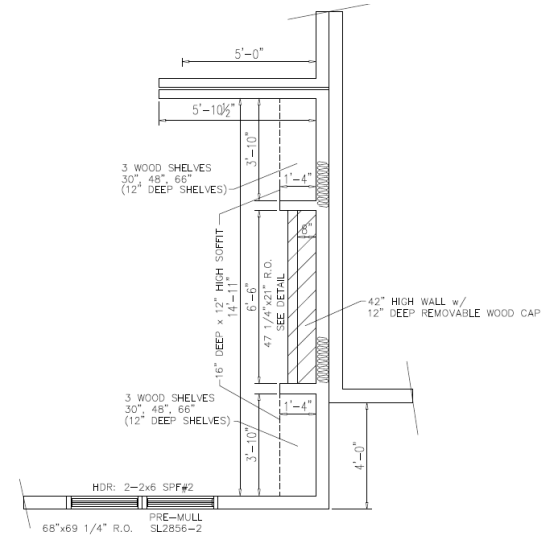

BUILT-IN OPTIONS

Ashley Entertainment Center