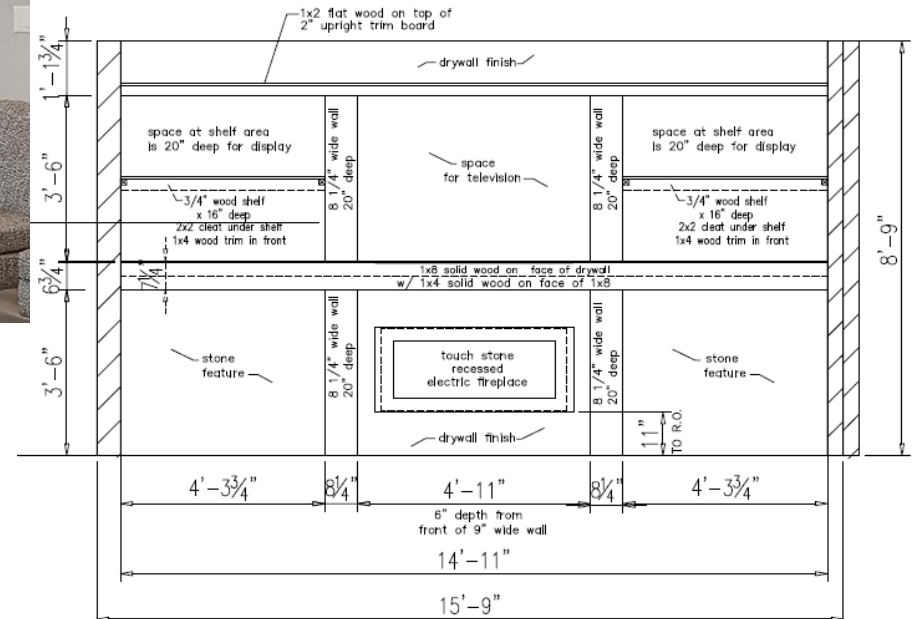

BUILT-IN OPTIONS

Stone Wall Entertainment Center