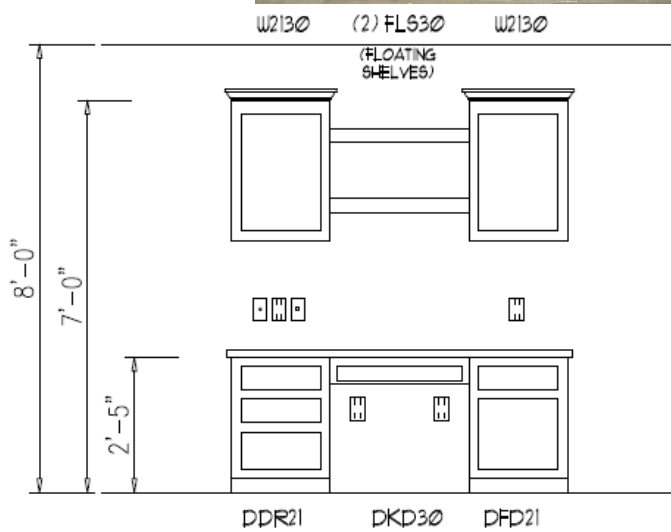

BUILT-IN OPTIONS

Home Office 1