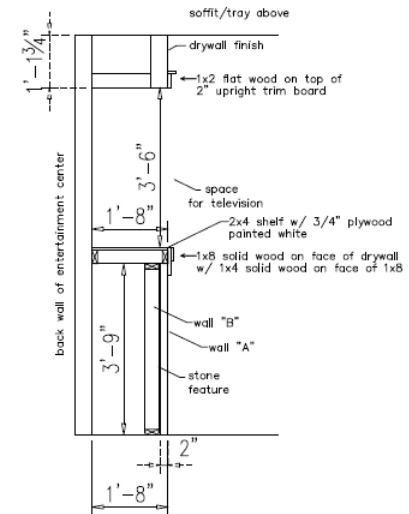

BUILT-IN OPTIONS

Stone Wall Entertainment Center