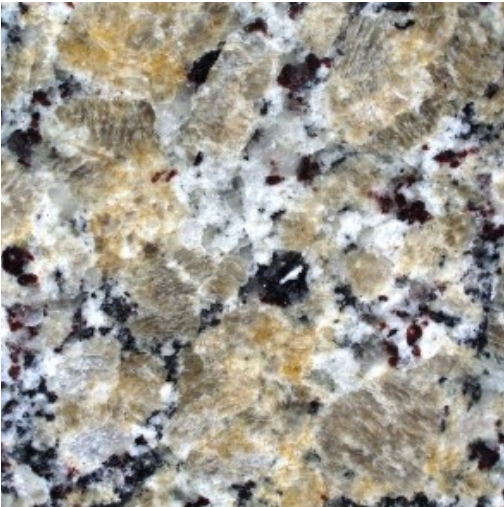

Demi-Bullnose

Full Bullnose

Top Round

Level 2 Edge Profiles*

Small Ogee

GRANITE

SINK OPTIONS

Kohler McAllister #11444
Stainless Steel Undermount Double Bowl Sink
Dimensions: 32"x18"x8"

GRANITE

Level 1

UBA TUBA

BUTTERFLY BEIGE

BRALUNA

GRANITE

Level 2

WHITE PRIMATA

BLANCO LEBLON

STEEL GRAY**

AZUL PLATINO

GRANITE

Level 3

BLACK PEARL

BROWN FANTASY

GRANITE

Level 4

ARIZONA BROWN

ABSOLUTE BLACK

BLACK FOREST**

SHOWN IN BLACK FOREST

GRANITE

Level 5

TITANIUM LEATHER