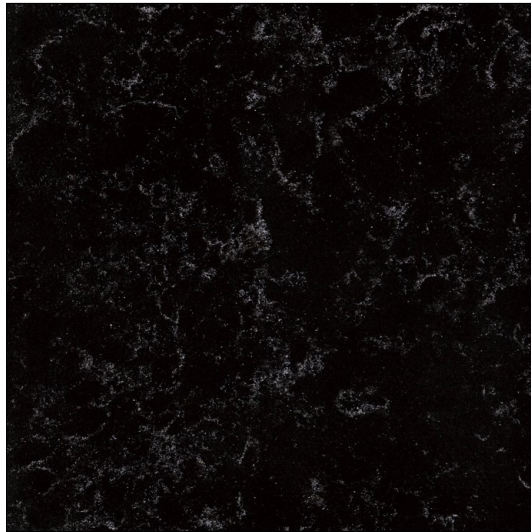

HANSTONE QUARTZ

Edge Profiles

No-Charge Edge Profiles

1/8" Eased

1/4" Eased

Level 1 Edge Profiles*

Small Bevel

Demi-Bullnose

Full Bullnose

Top Round

Level 2 Edge Profiles*

Small Ogee

HANSTONE QUARTZ

Level 1

SILHOUETTE

ITALIAN WAVES

SHOWN IN SILHOUETTE

HANSTONE QUARTZ

Level 2

TRANQUILITY

SHOWN IN TRANQUILITY

HANSTONE QUARTZ

Level 3

AURA

EMPRESS

ROYAL BLANC

SHOWN IN EMPRESS

CALACATTA EXTRA

SHOWN IN CALACATTA EXTRA