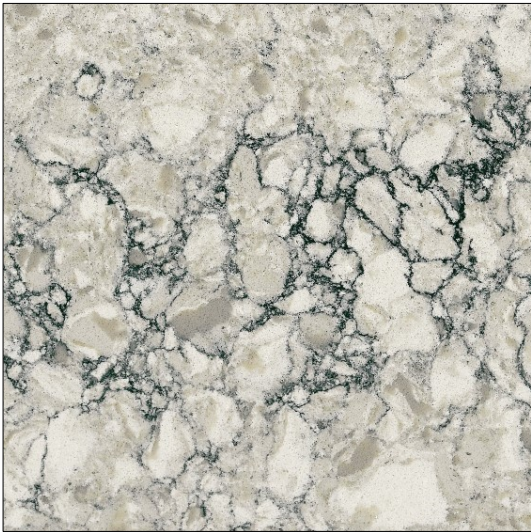

Full Bullnose

Top Round

Level 2 Edge Profiles*

Small Ogee

HANSTONE QUARTZ

Level 1

SILHOUETTE

ITALIAN WAVES

SHOWN IN SILHOUETTE

HANSTONE QUARTZ

Level 2

TRANQUILITY

SHOWN IN TRANQUILITY

HANSTONE QUARTZ

Level 3

AURA

EMPRESS

ROYAL BLANC

SHOWN IN EMPRESS

CALACATTA EXTRA

SHOWN IN CALACATTA EXTRA