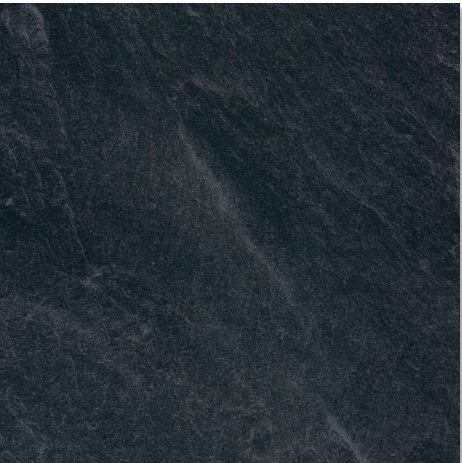

LAMINATE COUNTERTOP

LAMINATE COUNTERTOP STANDARD OPTIONS

#3517 - SAND CRYSTALL

#3518 FLINT CRYSTALL

#7264 - LIME STONE

#7022 NATURAL CANVAS

#7735 - PORTICO MARBLE

#7732 - BUTTERUM GRANITE

LAMINATE COUNTERTOP STANDARD OPTIONS

#3522 - PERLATO GRANITE

#7734 - JAMOCHA GRANITE

#949 - WHITE

#3690 - BASALT SLATE

PICTURED: #7734—JAMOCHA GRANITE

LAMINATE COUNTERTOP STANDARD OPTIONS

#3526—TRAVERTINE

#3692 - LABRADORE GRANITE

PICTURED: #3526 - TRAVERTINE W/BEVEL EDGE

LAMINATE COUNTERTOP UPGRADE 1 OPTIONS

#1872K - BIANCO ROMANO

#1879K - TRINIDAD LAPIDUS

#5008 - PRALINE ANTICO

#5025 - GLACIER QUARTZITE

#1885 - MARMO BIANCO