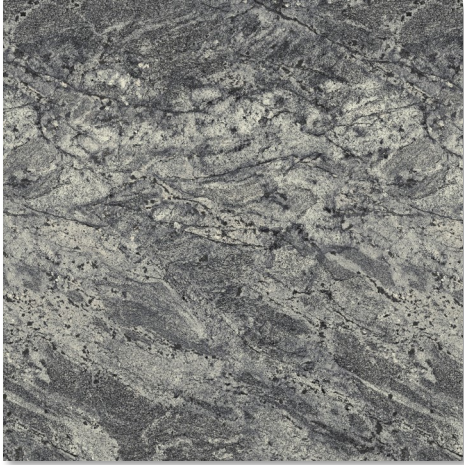

LAMINATE COUNTERTOP STANDARD OPTIONS

#3522 - PERLATO GRANITE

#7734 - JAMOCHA GRANITE

#949 - WHITE

#3690 - BASALT SLATE

PICTURED: #7734—JAMOCHA GRANITE

LAMINATE COUNTERTOP STANDARD OPTIONS

#3526—TRAVERTINE

#3692 - LABRADORE GRANITE

PICTURED: #3526 - TRAVERTINE W/BEVEL EDGE

LAMINATE COUNTERTOP UPGRADE 1 OPTIONS

#1872K - BIANCO ROMANO

#1879K - TRINIDAD LAPIDUS

#5008 - PRALINE ANTICO

#5025 - GLACIER QUARTZITE

#1885 - MARMO BIANCO

#5028 - SOMBRA