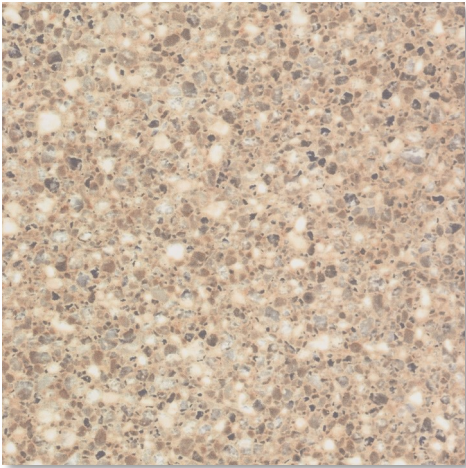

LAMINATE COUNTERTOP

LAMINATE COUNTERTOP STANDARD OPTIONS

#3517 - SAND CRYSTALL

#3518 FLINT CRYSTALL

#7264 - LIME STONE

#7022 NATURAL CANVAS

#7735 - PORTICO MARBLE

#7732 - BUTTERUM GRANITE

LAMINATE COUNTERTOP STANDARD OPTIONS

#3522 - PERLATO GRANITE

#7734 - JAMOCHA GRANITE

#949 - WHITE

#3690 - BASALT SLATE

PICTURED: #7734—JAMOCHA GRANITE

LAMINATE COUNTERTOP STANDARD OPTIONS

#3526—TRAVERTINE

#3692 - LABRADORE GRANITE

PICTURED: #3526 - TRAVERTINE W/BEVEL EDGE

LAMINATE COUNTERTOP UPGRADE 1 OPTIONS

#1872K - BIANCO ROMANO

#1879K - TRINIDAD LAPIDUS

#5008 - PRALINE ANTICO

#5025 - GLACIER QUARTZITE

#1885 - MARMO BIANCO

#5028 - SOMBRA