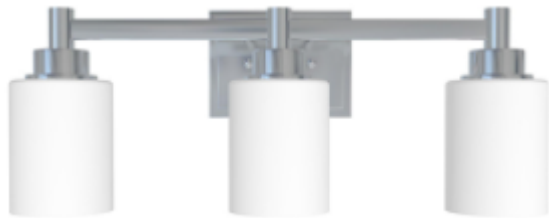

2 LT ADMIRAL 2 TONE BATH LIGHT –
BRUSHED NICKEL

41055CF118222

2 LT DRIFTWOOD BATH LIGHT –
GALVANIZED ACCENTS

41055CF234888

Lighting Vanity Options

2 LT WATSON BATH LIGHT – BRUSHED NICKEL

41055FX102222

GLOBE—41025GL108100