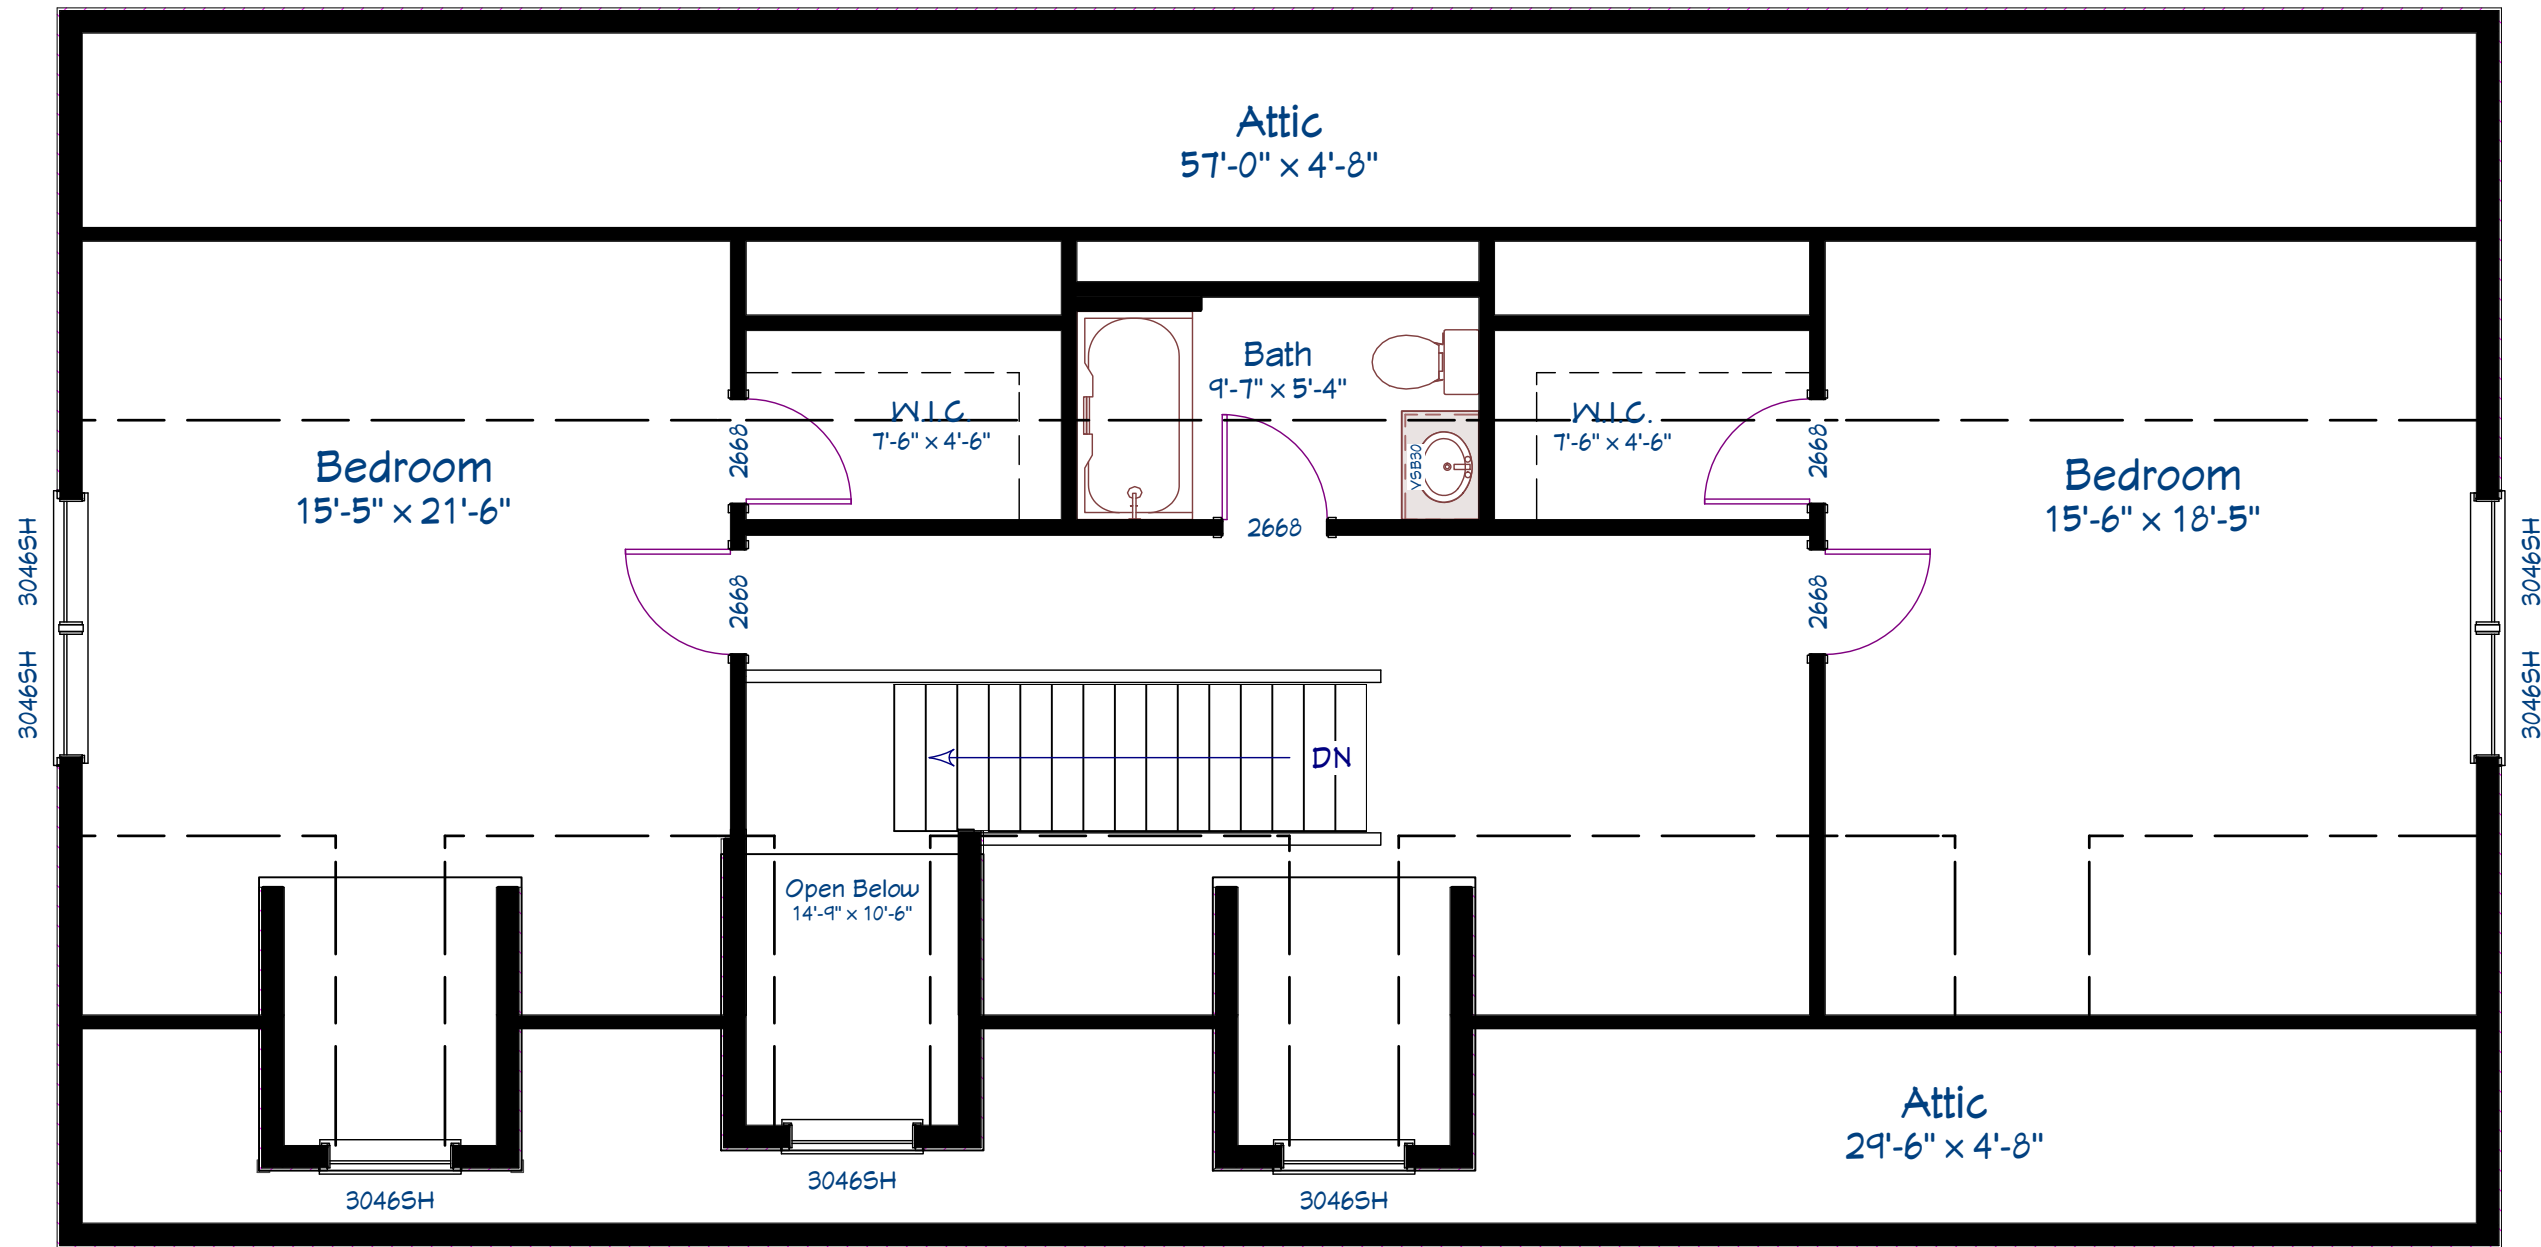

Images are artist renderings and may contain optional and/or on-site items. Consult your Builder/Dealer for details.

Living Area  
1007 sq ft

2nd Floor

8'-5" Ceilings

No	Description	By
1	Mail Colors	DRS
2	Onit Slide/tee/STD Washer-Dryer	DRS