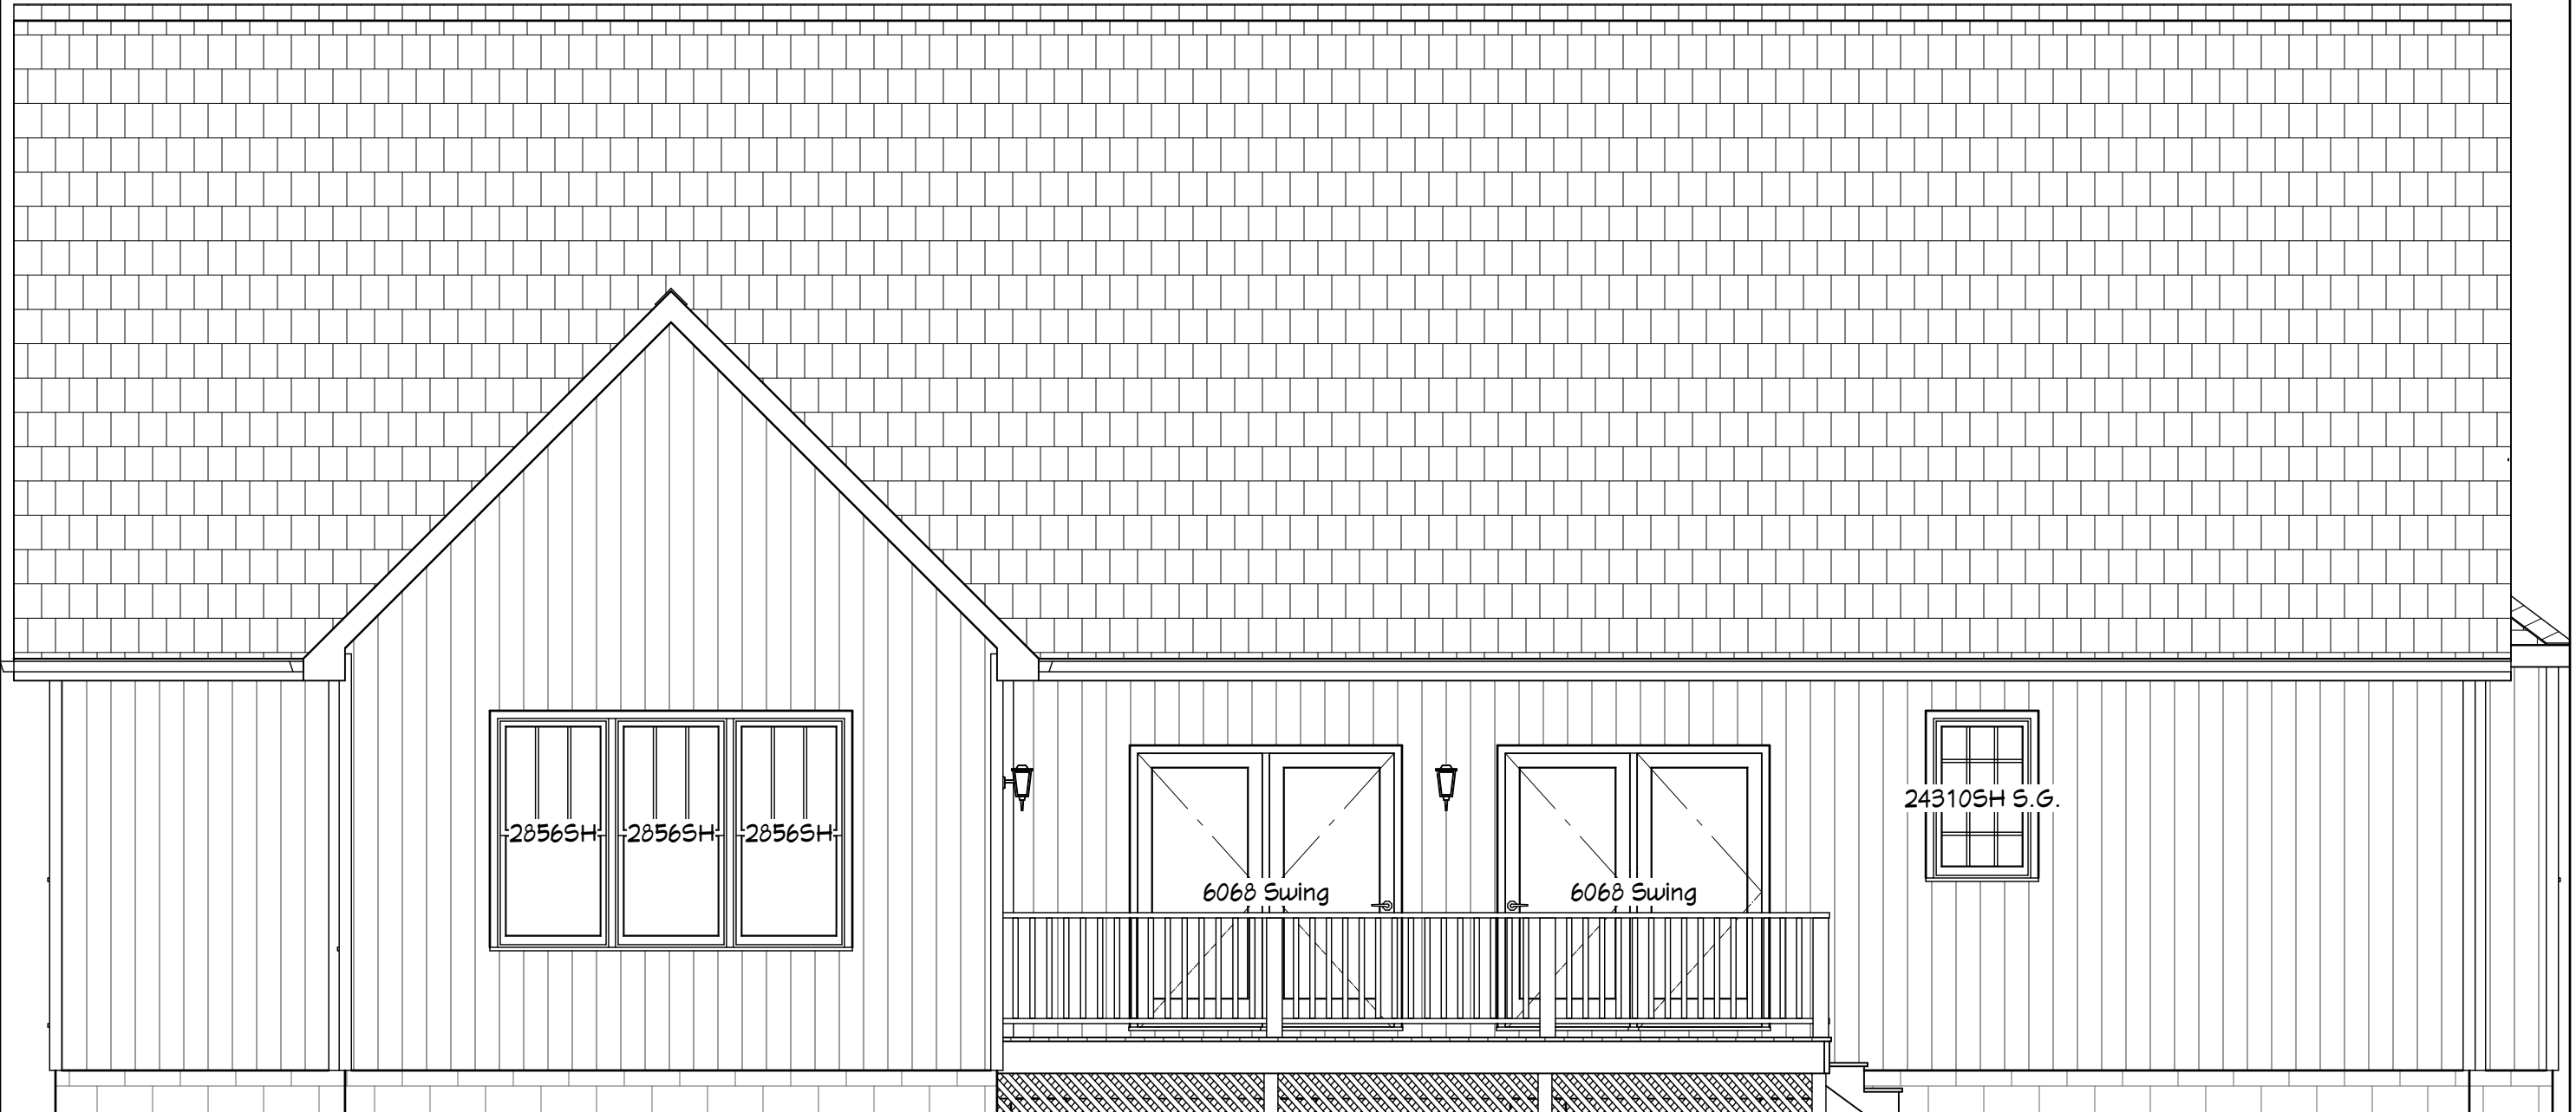

Confirm #  
5089512a

Date  
4/1/2013

Scale  
7/32"=1'-0"

SHEET #  
**2**

Images are artist renderings and may contain optional and/or on-site items. Consult your Builder/Dealer for details.

Exterior Elevation Front

**Confirm #**  
5089512a

**Date**  
4/1/2013

**Scale**  
1/4"=1'-0"

**SHEET #**

**3**

Images are artist renderings and may contain optional and/or on-site items. Consult your Builder/Dealer for details.

Exterior Elevation Back

Confirm #  
 5089512a

Date  
 4/1/2013

Scale  
 1/4"=1'-0"

SHEET #

**4**

Images are artist renderings and may contain optional and/or on-site items. Consult your Builder/Dealer for details.

Exterior Elevation Right