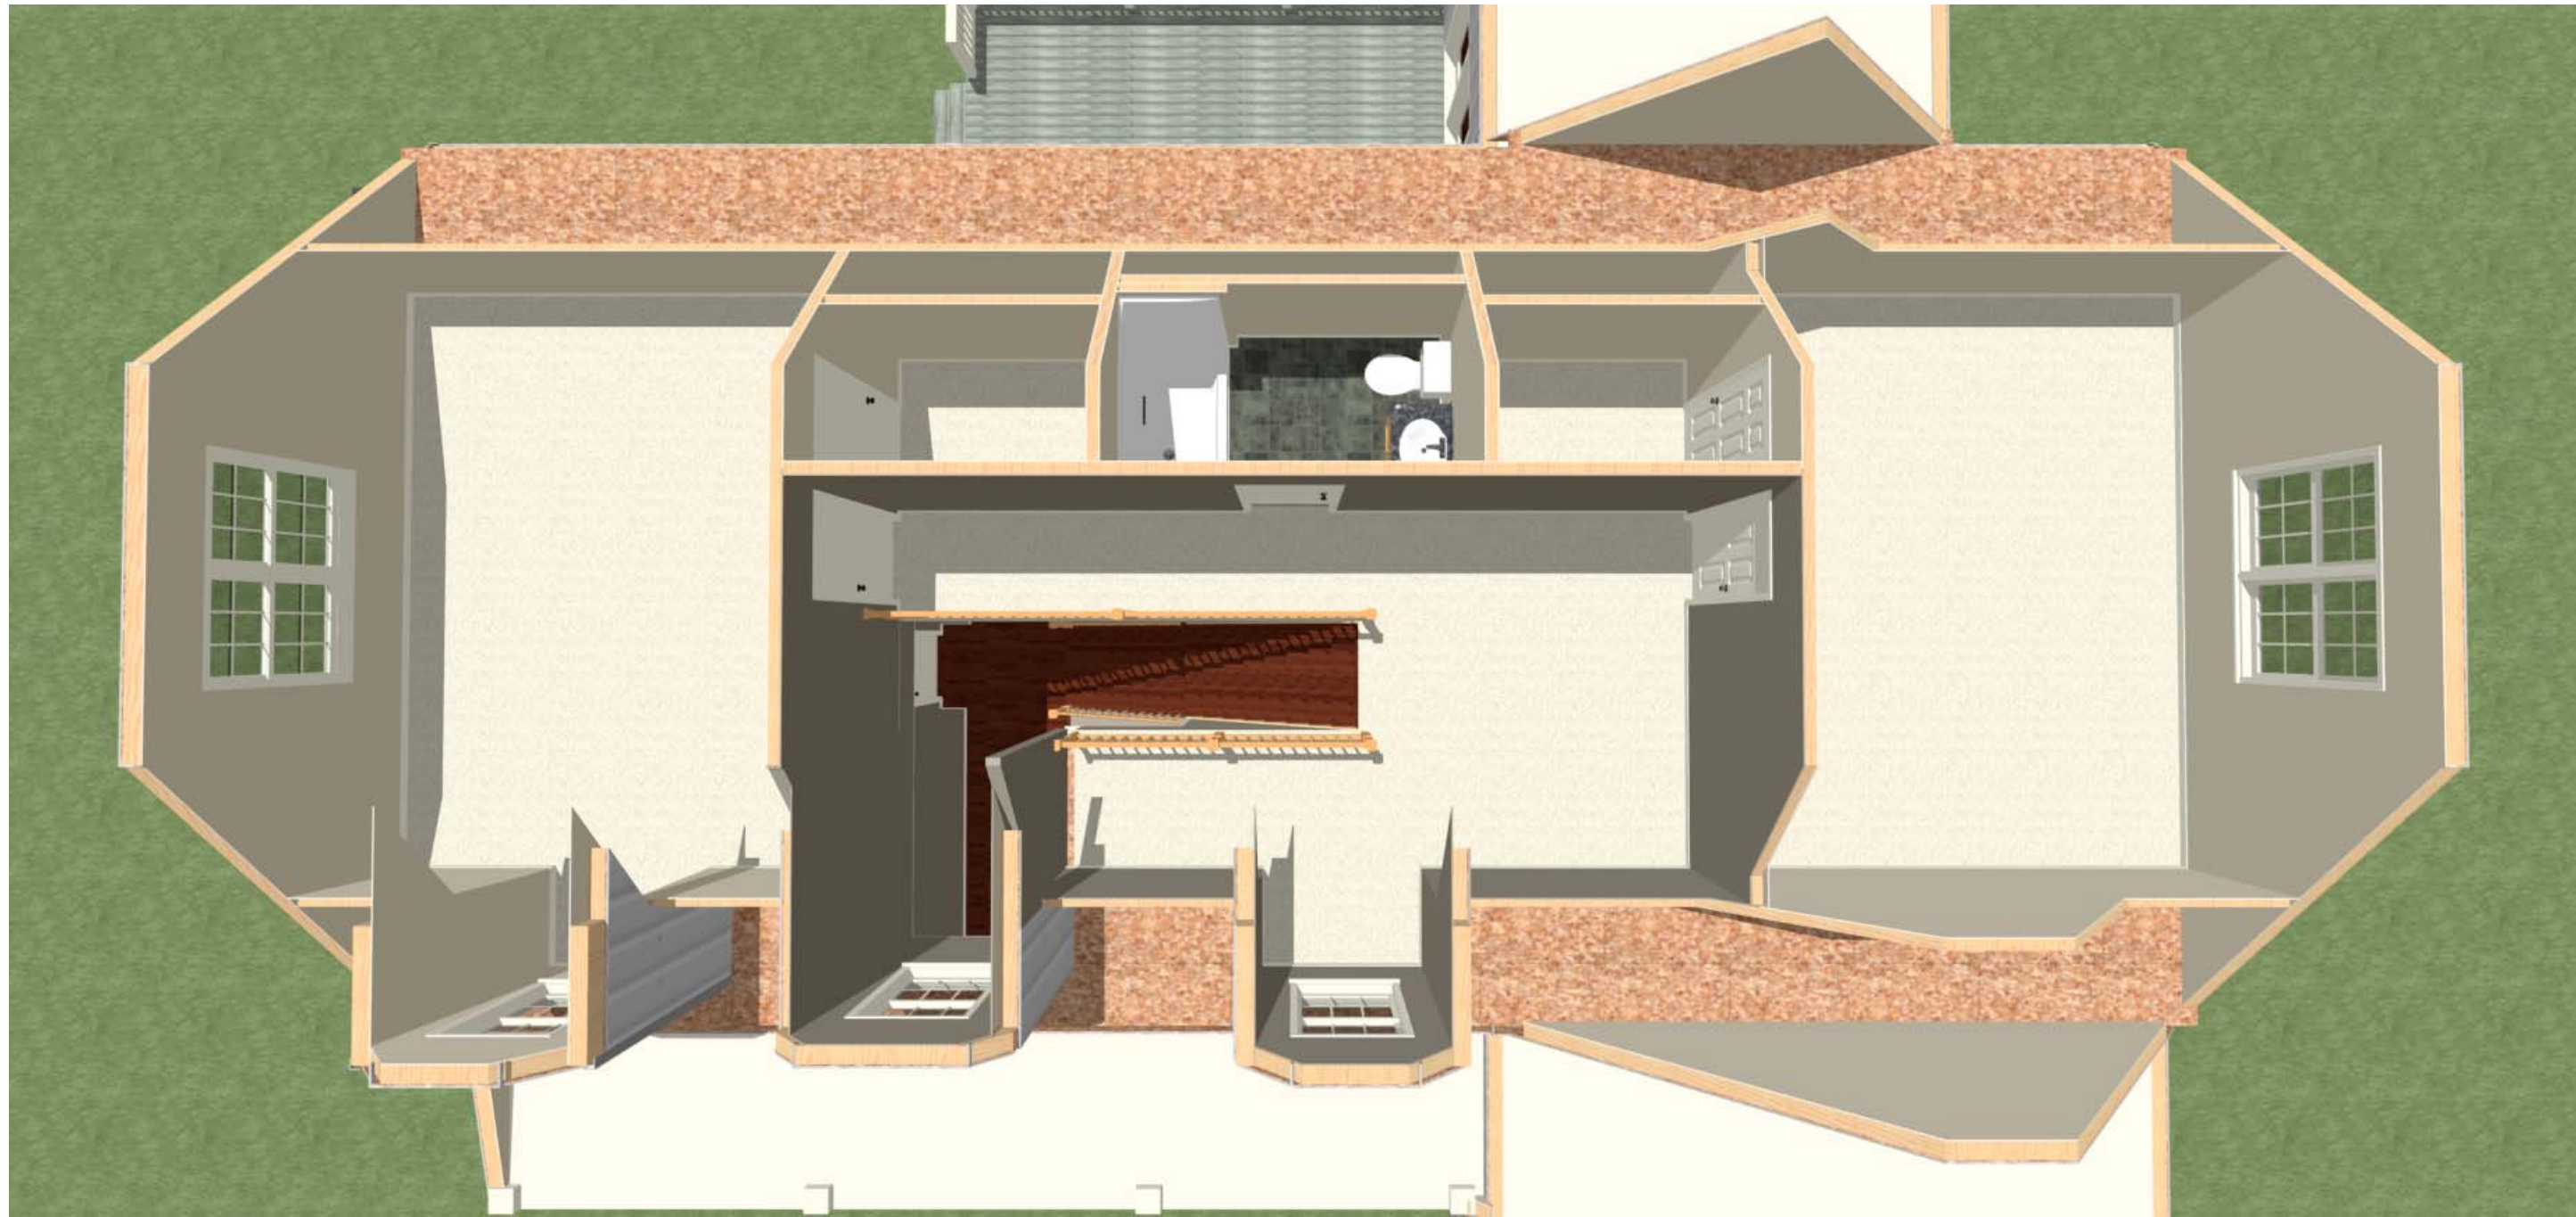

Images are artist renderings and may contain optional and/or on-site items. Consult your Builder/Dealer for details.

No	Description	By
2	Ornit Slidefile5TD Washer-Dryer	DRS
1	PNall Colors	DRS

YSR
Cust

Project Description: YA
YA Building Solutions YA
Customer: Garrett
Salesman: Gus Angels

Drawings Provided By:
Ritz-Craft Corporation
www.ritz-craft.com
Designer: Dru Starook

Confirm #
5089512a

Date
4/1/2013

Scale

SHEET #
15