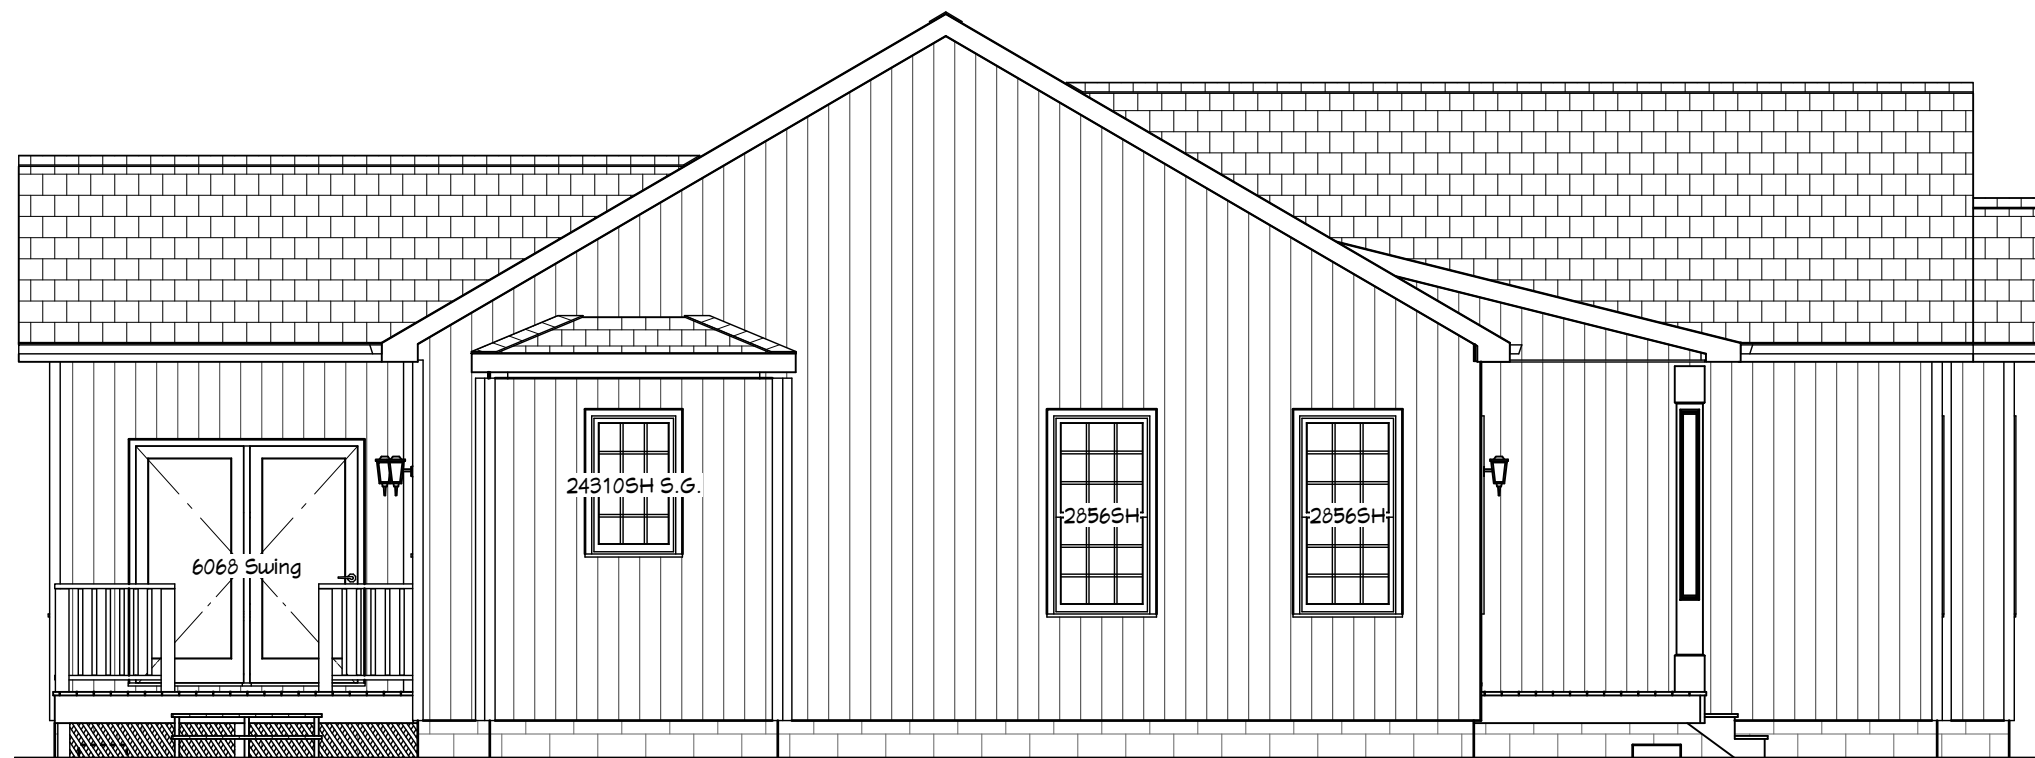

Exterior Elevation Left

No	Description	By
1	Mail Colors	DRS
2	Onit Sidelite STD Washer-Dryer	DRS

YSR
Cust

Project Description: **VA**
VA Building Solutions
Customer: **Garrett**
Salesman: **Gus Angels**

Drawings Provided By:
Ritz-Craft Corporation
www.ritz-craft.com
Designer: **Dru Starook**

Confirm #
5089512b

Date
4/1/2013

Scale
3/16"=1'-0"

SHEET #

3

7/12 Roof