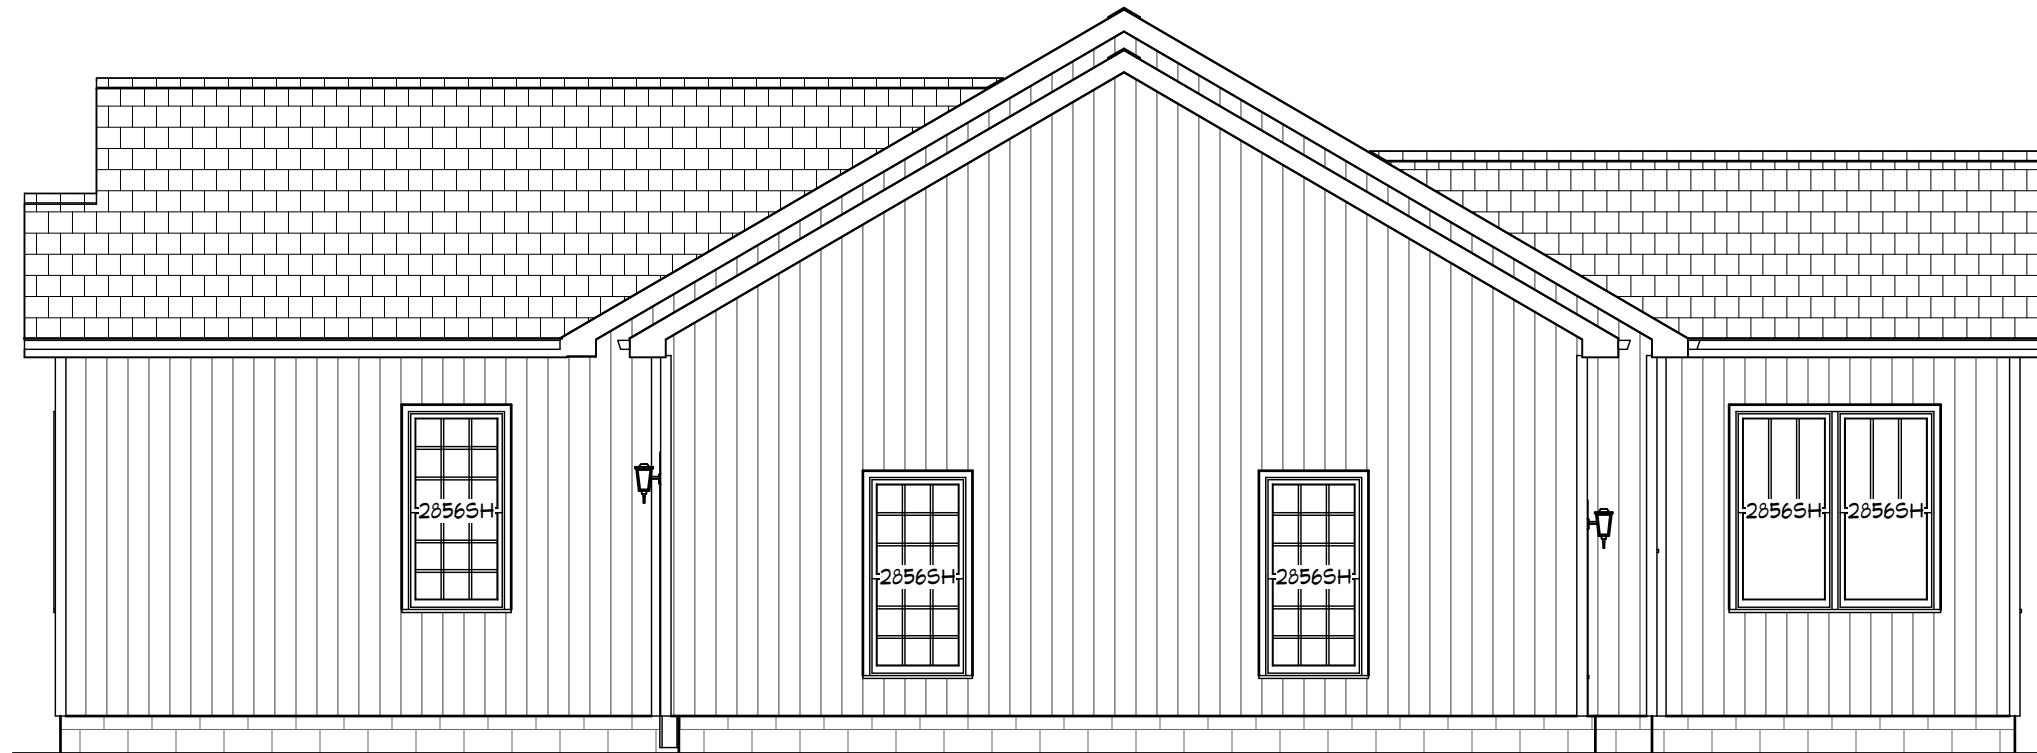

**Date**  
4/1/2013

**Scale**  
5/32"=1'-0"

**SHEET #**  
1

9'-0" Ceilings

Images are artist renderings and may contain optional and/or on-site items. Consult your Builder/Dealer for details.

Exterior Elevation Front

Drawings Provided By:  
 Ritz-Craft Corporation  
 www.ritz-craft.com  
 Designer: Dru Starook

Confirm #  
 5089512b

Date  
 4/1/2013

Scale  
 5/32"=1'-0"

SHEET #

**2**

7/12 Roof

Images are artist renderings and may contain optional and/or on-site items. Consult your Builder/Dealer for details.