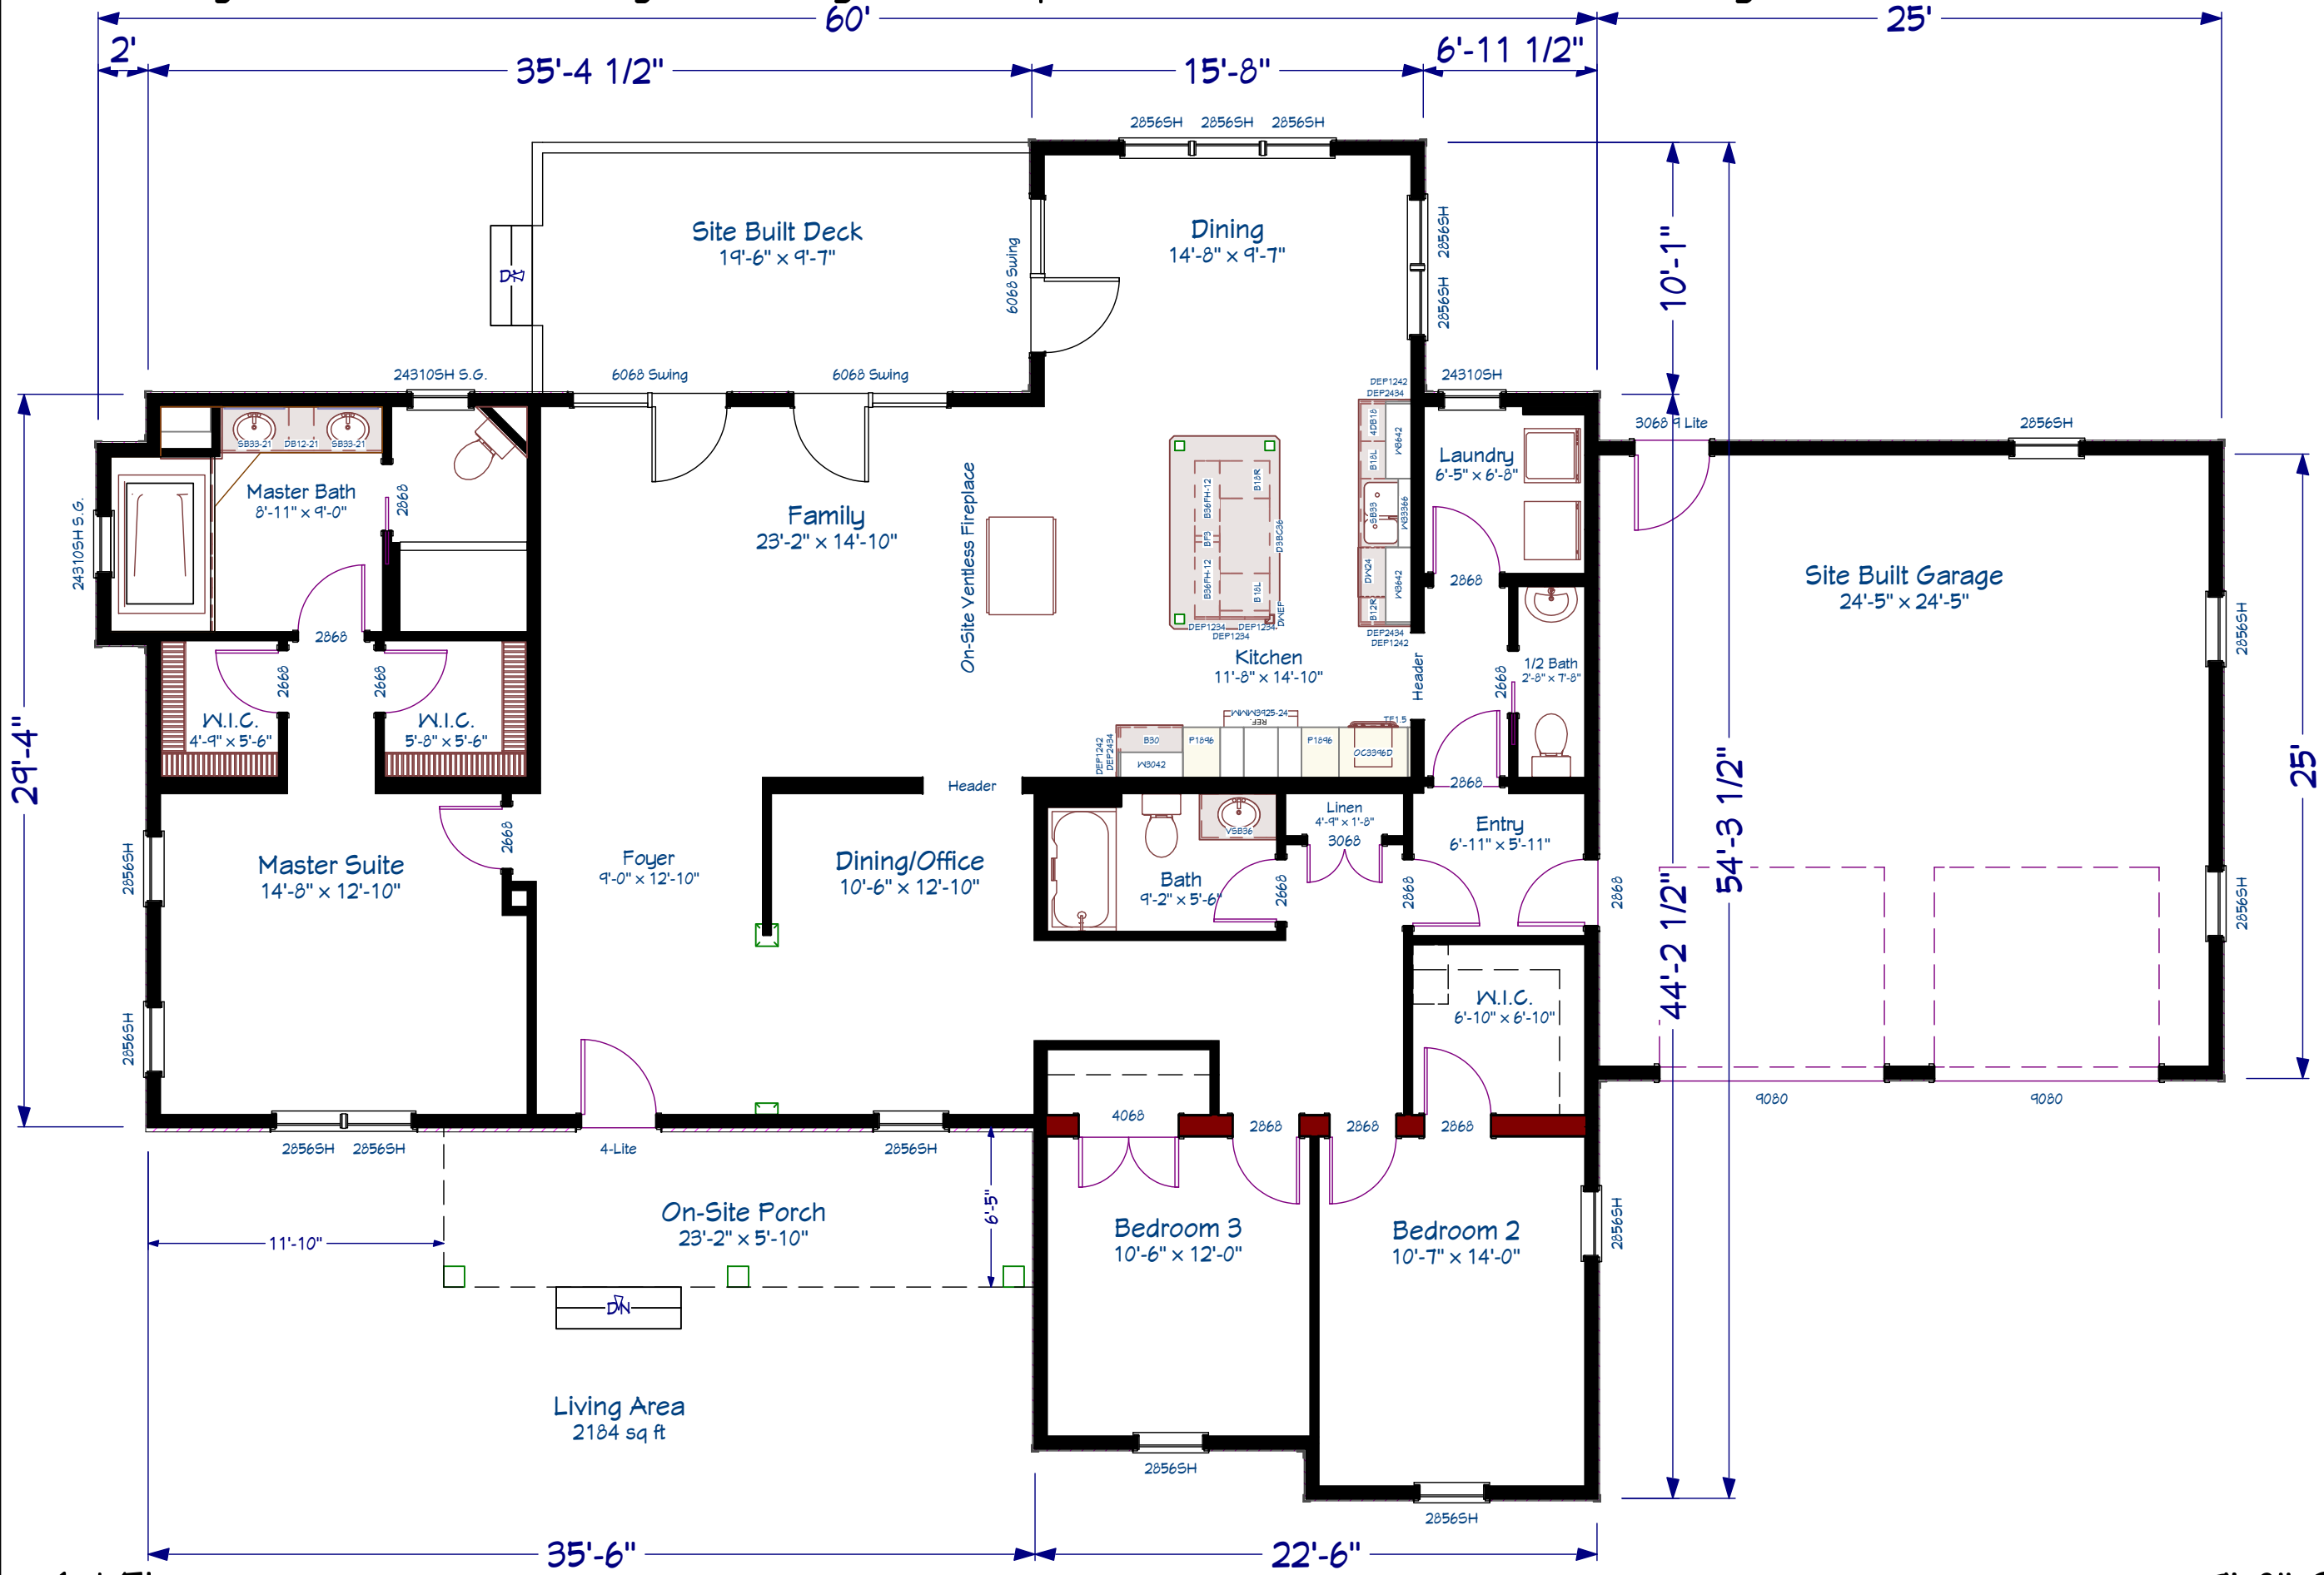

Images are artist renderings and may contain optional and/or on-site items. Consult your Builder/Dealer for details.

No	Description	By
1	Onit Side Panel STD Washer-Dryer	DRS
2	Mail Colors	DRS

**YSR**  
**Cust**

**Date**  
4/1/2013

**Scale**  
5/32"=1'-0"

**SHEET #**  
1

9'-0" Ceilings

Images are artist renderings and may contain optional and/or on-site items. Consult your Builder/Dealer for details.

Exterior Elevation Front