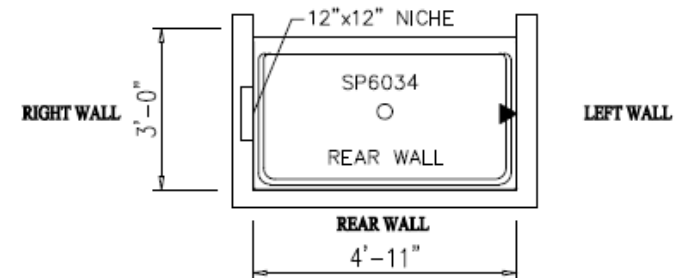

Vertical Iron Craft Tile Shower

IC11— Phosphor White
Grout: 382 Bone

IC17—Grey Black

LEFT WALL

REAR WALL

RIGHT WALL

Iron Craft 12x24 (Vertical) Wall Tile (Staggered—33%) w/ 12x12 Niche (Hatched to Distinguished location)
12" Wide Accent Tile (Vertical) Random Pattern 1/16" Grout Space, Schluter Trim on Sides