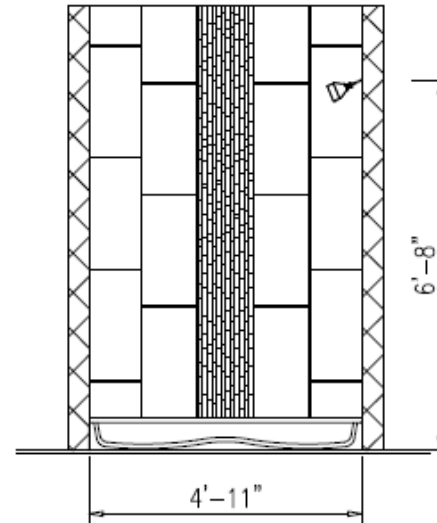

Vertical Iron Craft Tile Shower

IC11— Phosphor White
Grout: 382 Bone

IC17—Grey Black

LEFT WALL

REAR WALL

RIGHT WALL

Iron Craft 12x24 (Vertical) Wall Tile (Staggered—33%) w/ 12x12 Niche (Hatched to Distinguished location)
12" Wide Accent Tile (Vertical) Random Pattern 1/16" Grout Space, Schluter Trim on Sides