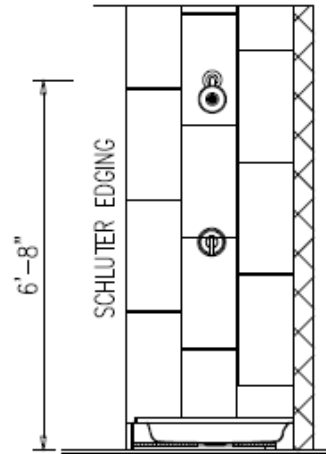

Vertical Iron Craft Tile Shower

IC11— Phosphor White
Grout: 382 Bone

IC17—Grey Black

LEFT WALL

REAR WALL

RIGHT WALL

Iron Craft 12x24 (Vertical) Wall Tile (Staggered—33%) w/ 12x12 Niche (Hatched to Distinguished location)
12" Wide Accent Tile (Vertical) Random Pattern 1/16" Grout Space, Schluter Trim on Sides