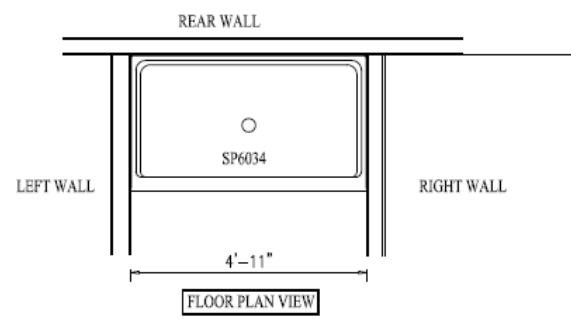

INTERIOR OPTIONS

Subway Tile Shower Option 1

Artic White 190 Gloss
(Matte 790)

Pattern: Brick (50% offset) w/ 1/16" Grout Line (Snow White)