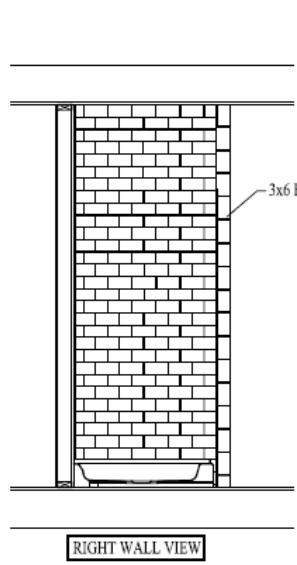

INTERIOR OPTIONS

12x24 Tile Shower

Divinity Horizon Shower w/ niche and Schluter Trim

Florentine Carrara Shower

12x24 Legend Vision Shower

12x24 Divinity Horizon Shower

INTERIOR OPTIONS

Subway Tile Shower Option 1