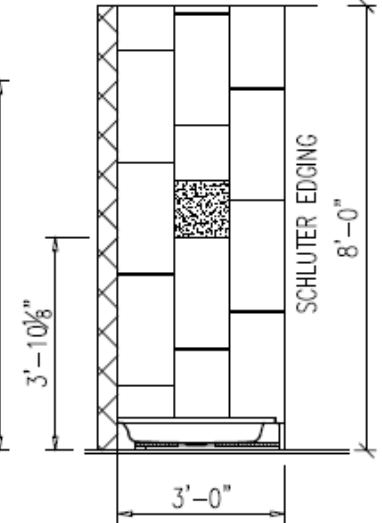

Vertical Iron Craft Tile Shower

IC11— Phosphor White
Grout: 382 Bone

IC17—Grey Black

LEFT WALL

REAR WALL

RIGHT WALL

Iron Craft 12x24 (Vertical) Wall Tile (Staggered—33%) w/ 12x12 Niche (Hatched to Distinguished location)
12" Wide Accent Tile (Vertical) Random Pattern 1/16" Grout Space, Schluter Trim on Sides