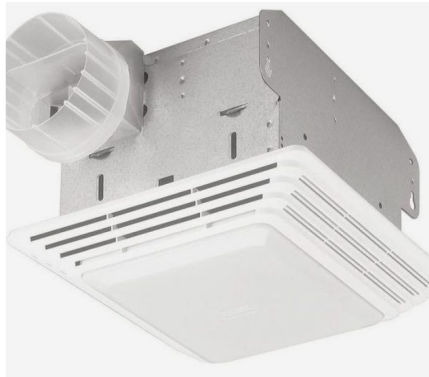

Broan Bath Light & Fan

BROAN 678

CFM: 50

Sones: 2.5

Fire Damper: No