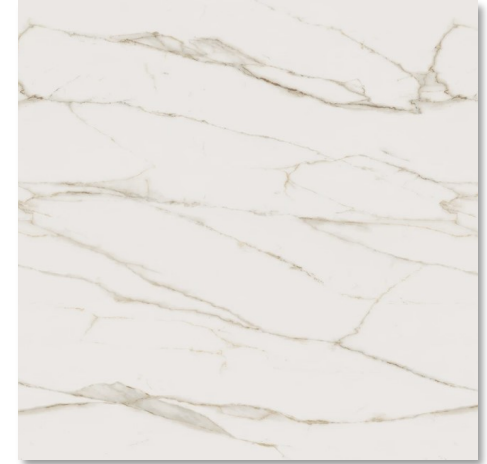

#5042 - Calacatta Lincoln