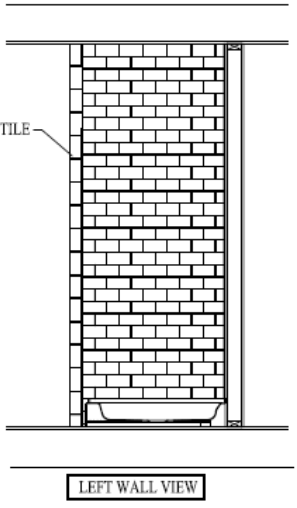

INTERIOR OPTIONS

Subway Tile Shower Option 1

Artic White 190 Gloss
(Matte 790)

Pattern: Brick (50% offset) w/ 1/16" Grout Line (Snow White)