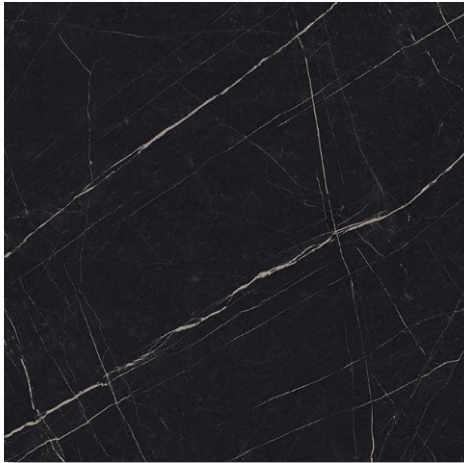

INTERIOR OPTIONS

Standard Laminate Countertops

#11318 - Pietra Amaro

#5039 - Bello Romano

#5059 - Terrena Soapstone

Shown in Bello Romano

Edge Profile:

SQUARE EDGE