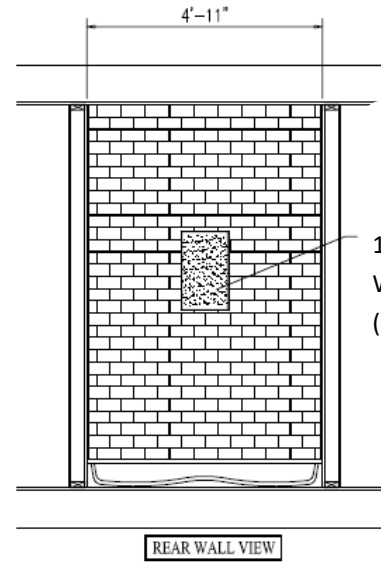

INTERIOR OPTIONS

12x24 Tile Shower

Divinity Horizon Shower w/ niche and Schluter Trim

Florentine Carrara Shower

12x24 Legend Vision Shower

12x24 Divinity Horizon Shower

INTERIOR OPTIONS

Subway Tile Shower Option 1