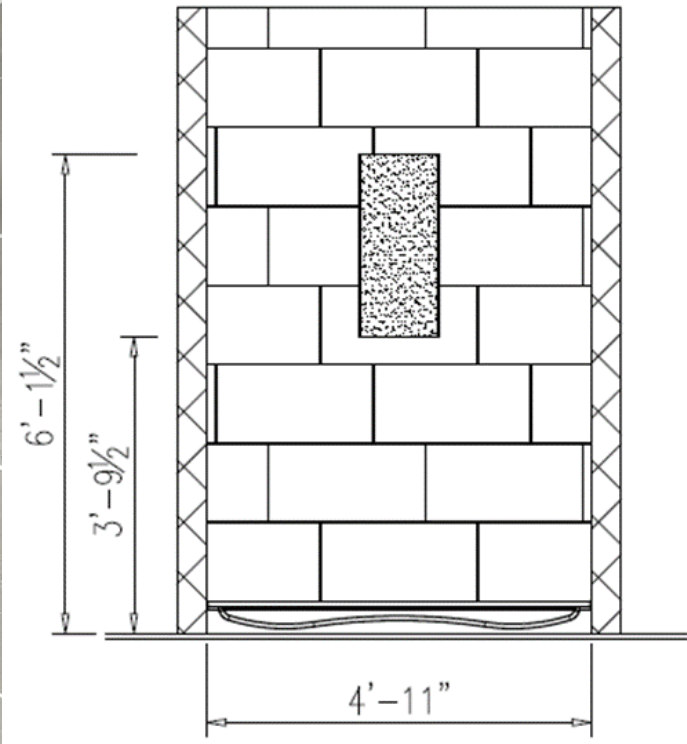

Florentine Carrara Shower